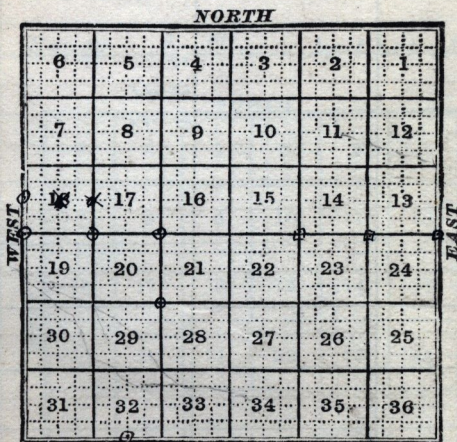

Township 6 North

Range 3. West, Salt Lake Me.

6 5 4 3 2 1

L
N
P
S
T